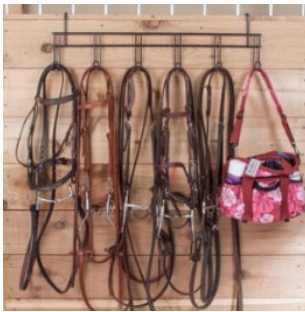

Illinois Paint Horse Association 2019 Year- End Award Selections

- \$15** 6 Hook Tack Rack with Hangers
Emergency Stall Plate – Plastic or Mirrored Acrylic 6 inches tall x 12 inches wide; commercial grade vinyl lettering (multiple color options available). See attachment for details.

Plastic Stall Plates

MEASURES 6" TALL BY 12" WIDE
LETTERING DONE WITH COMMERCIAL GRADE VINYL WITH A 5 YEAR OUTDOOR
COLOR GUARANTEE

PLATE COLORS AVAILABLE:

1 MAROON	2 RED	3 DARK PINK	4 LT PINK	5 WHITE
6 BLACK	7 ROYAL BLUE	8 LT BLUE	9 GREY	10 GREEN
11 YELLOW	12 ORANGE	13 GREEN CAND	14 SAND CAND	