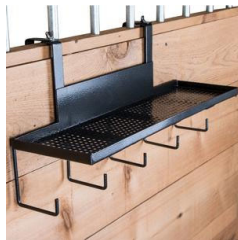

$60 Cowboy Bronze ¾ Horse Head flat back custom painted to match your horse & also comes with engraved plate. You must send pictures of the front & both sides of your horse's head & neck.

$65 E-Z View Pad Pin-On Style English Pad
Easy-Up Pro Series Portable Shelf w/Tack Hooks
Extra Long Bridle/Halter Bag – Black, navy, purple, red or royal (with embroidery)

$70 Robinhood Zippered Slinky – screen print logo on both sides in white ink. Black, navy, burgundy, hunter green, red, royal, purple, teal